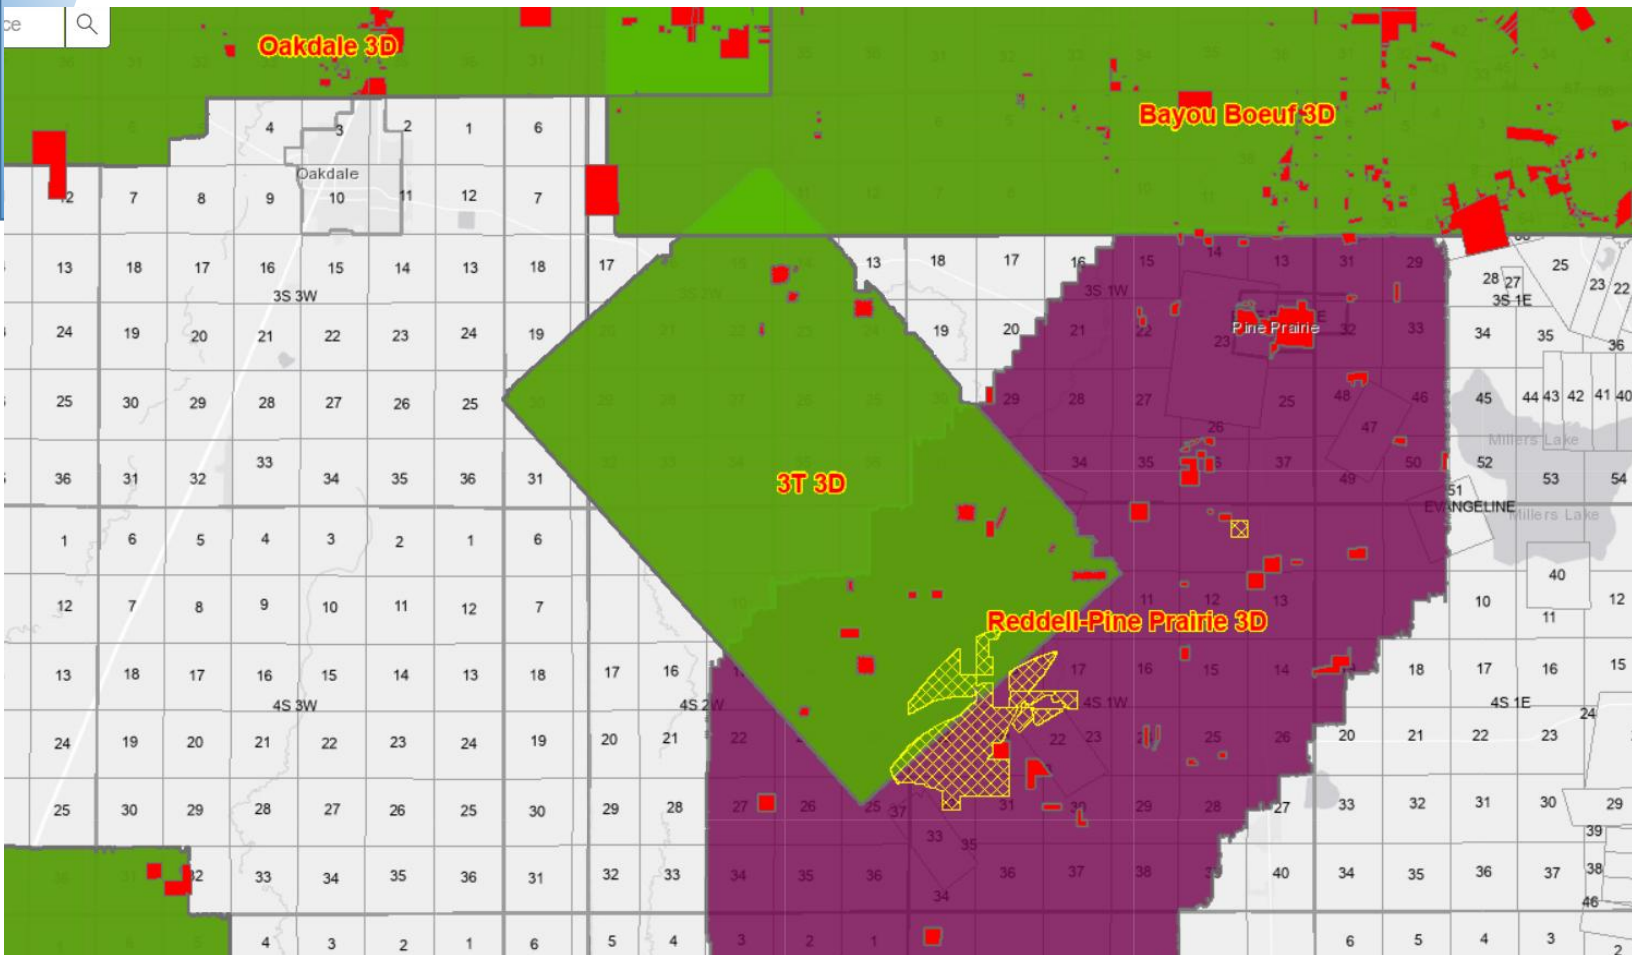

3T 3D (2012 Original Processing)

42.19 SQ. MILES | ALLEN AND EVANGELINE PARISHES, LA

AVAILABLE PRODUCTS

Basic Products

Enhanced PSTM Gathers

Enhanced PSTM Stack
